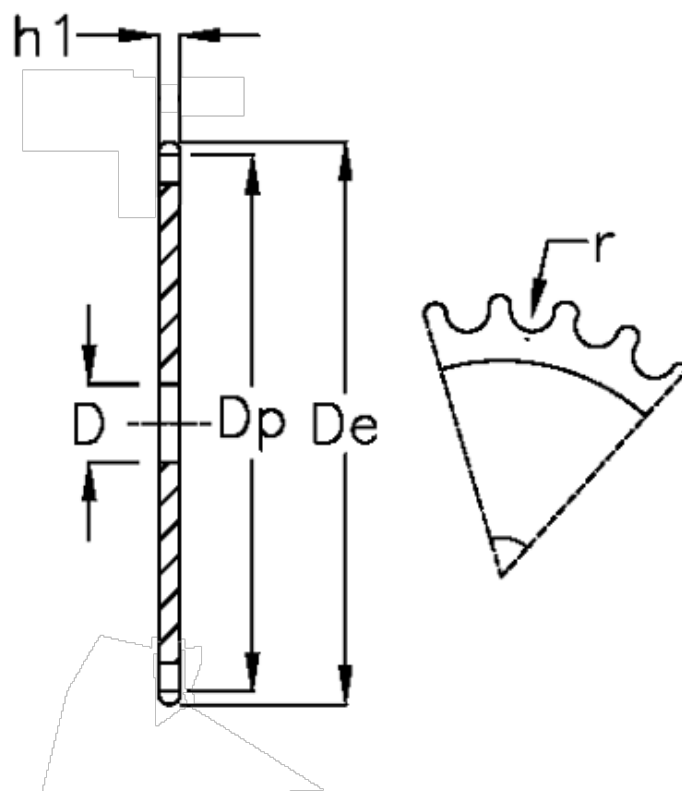

Article number: 616021003058

Description: Plate wheel 06 B-1 Z=58 simplex

Measures

C	= 1
D	= 16
De	= 179.9
Dp	= 175.93
For chain size	= 3/8 x 7/32
For chain type	= 06 B-1
h1	= 5.3
Number of teeth	= 58

$r = 6.35$